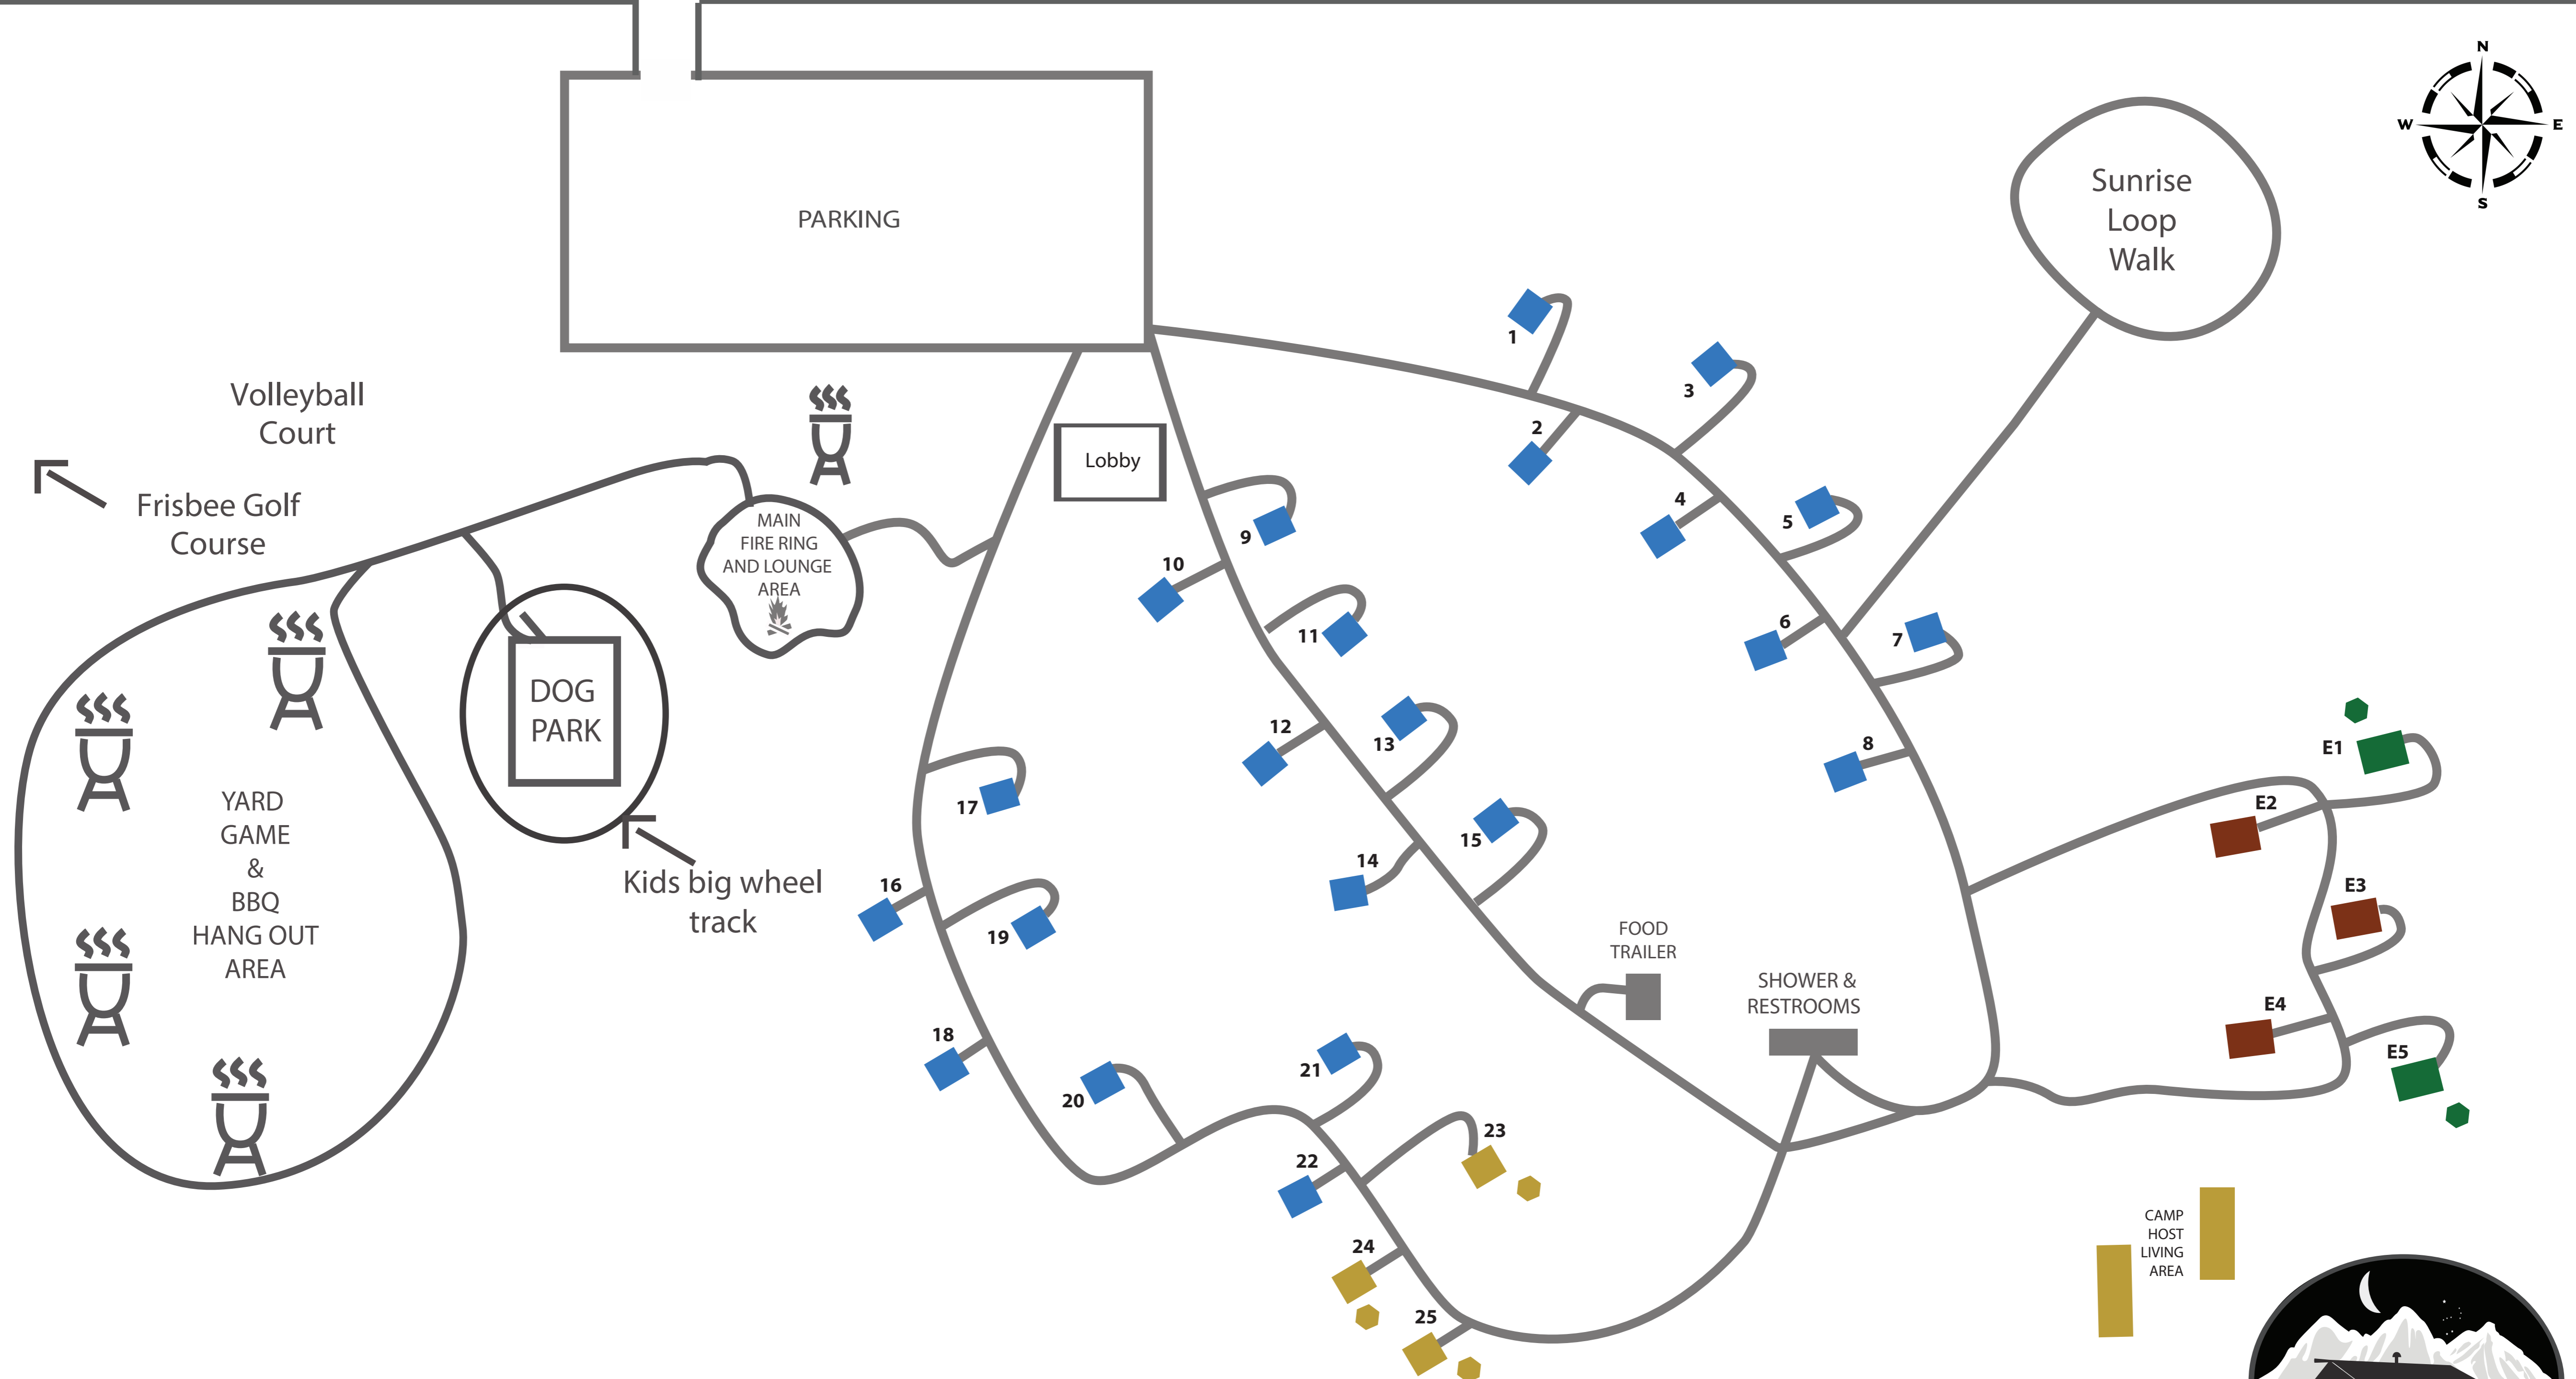

# RUSTIC ROOK RESORT GREAT SAND DUNES CAMP MAP

**KEY**

- HOMESTEAD 14X16 TENT
- ESTATE 16X20 TENT W/ PLUMBING
- ESTATE TENT/W 10X10 ROOST
- HOMESTEAD TENT W/ 10X10 ROOST

QUIET HOURS ARE FROM 10PM - 7AM | BREAKFAST & LUNCH PICK UP IS BETWEEN 7:30AM AND 9:30AM | GRILL PACK PICK UP IS FROM 4PM-6PM  
 LUNCH AND DINNER ORDERS MUST BE PLACED BEFORE 9AM 48hr PRIOR | CHECK OUT IS BEFORE 10AM

CAMP HOST LIVING AREA